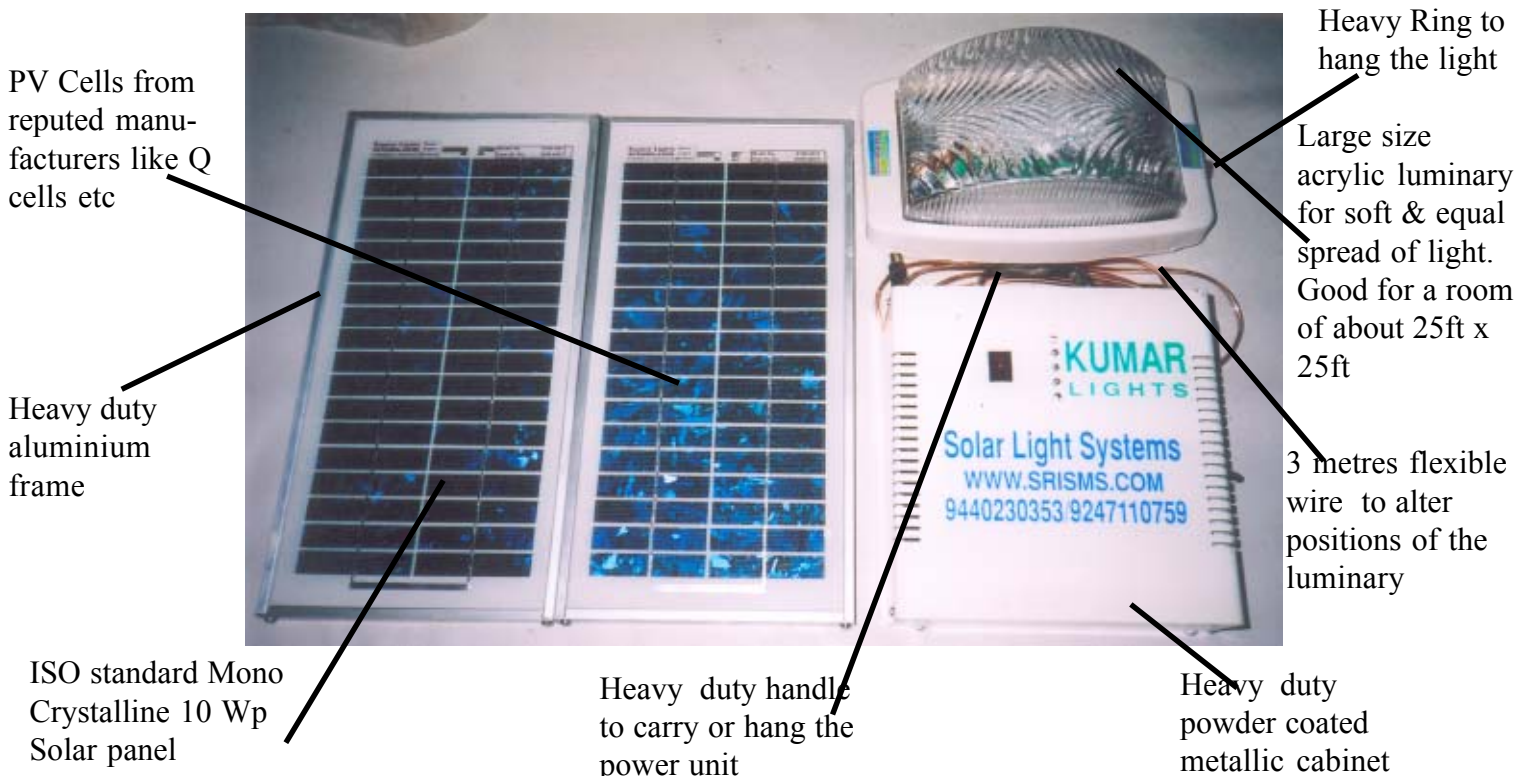

Model KL 127 S

The basic model KL127S has one 5W panel and one 60LED light strip and is priced @ Rs.3500/- + handling charges of Rs.500/- for delivery any where in India. Provides about 200lumen in saving mode for 24hours and 300lumen in normal mode for 12hours*

Model KL 127 D2

Model KL127D2 has 10W panel and TWO 60LED light strips and is priced @ Rs.5500/- + handling charges of Rs.500/- for delivery any where in India. Provides about 300lumen in saving mode for 24hours and 400lumen in normal mode for 12hours*