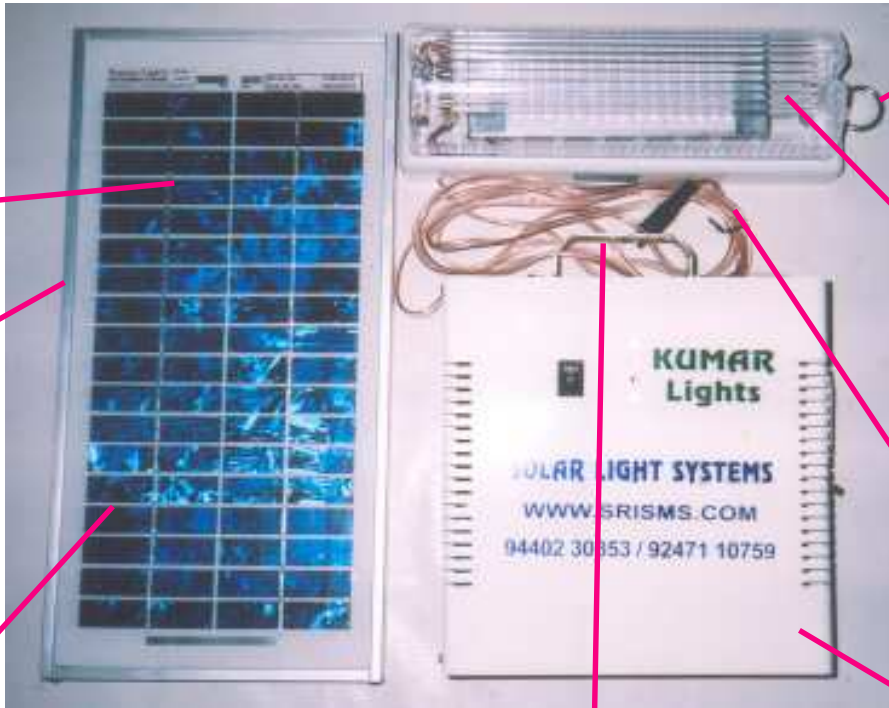

## Model KL 127 S

The basic model KL127S has one 5W panel and one 60LED light strip and is priced @ Rs.3500/- + handling charges of Rs.500/- for delivery any where in India. Provides about 200lumen in saving mode for 24hours and 300lumen in normal mode for 12hours\*

PV Cells from reputed manufacturers like Q cells etc

Heavy duty aluminium frame

ISO standard Mono Crystalline 5 Wp Solar panel

Heavy Ring to hang the light

Large size acrylic luminary for soft & equal spread of light. Good for a room of about 12ft x 12ft

3 metres flexible wire to alter positions of the luminary

Heavy duty handle to carry or hang the power unit

Heavy duty powder coated metallic cabinet

## Model KL 127 D2

Model KL127D2 has 10W panel and TWO 60LED light strips and is priced @ Rs.5500/- + handling charges of Rs.500/- for delivery any where in India. Provides about 300lumen in saving mode for 24hours and 400lumen in normal mode for 12hours\*