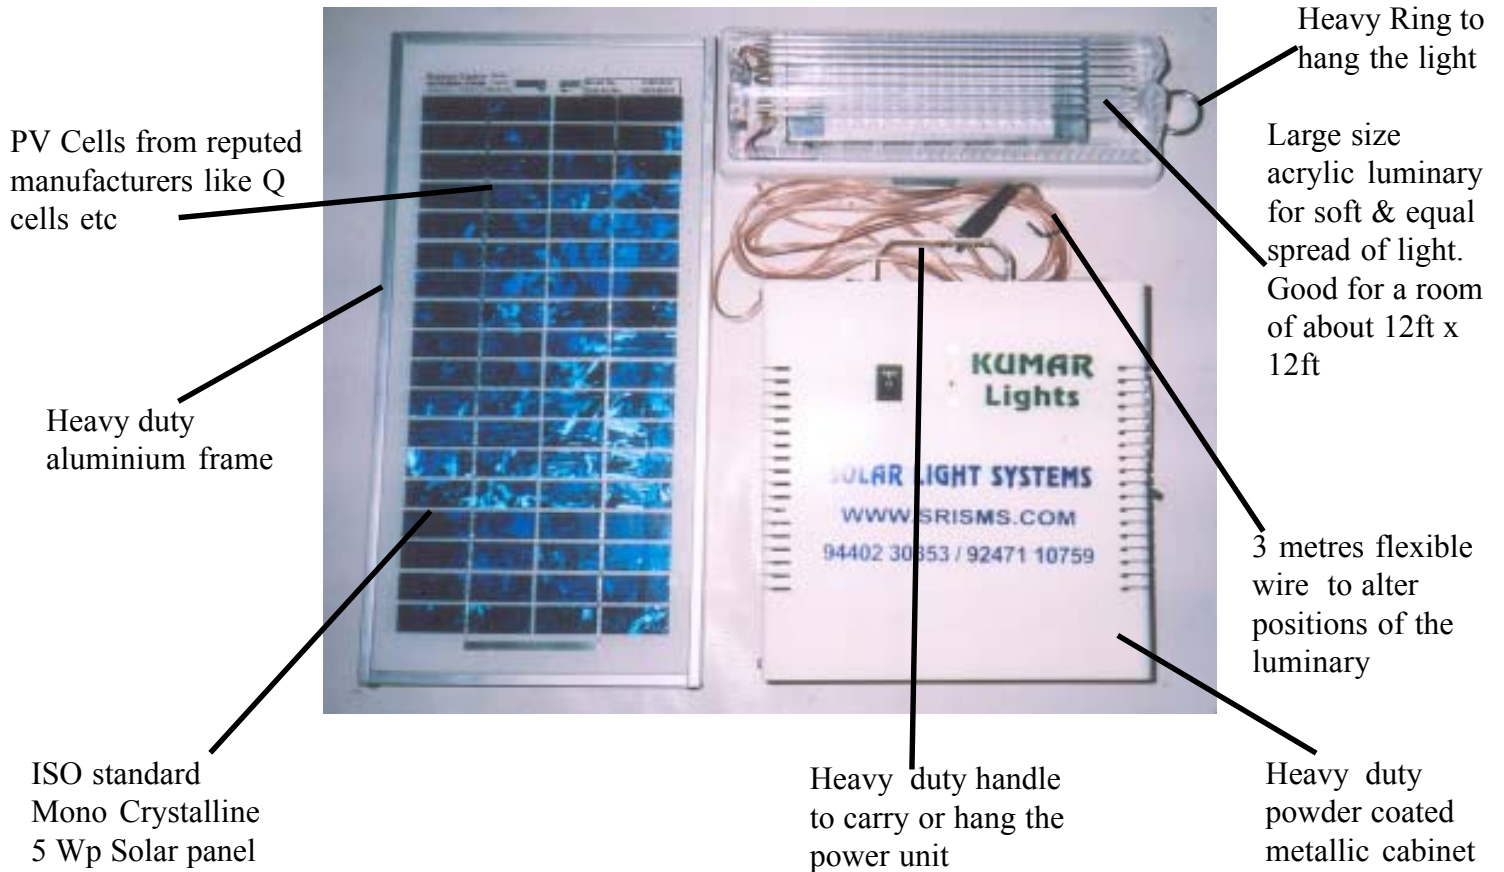

Model KL 127 S

The basic model KL127S has one 5W panel and one 60LED light strip and is priced @ Rs.3500/- + handling charges of Rs.500/- for delivery any where in India. Provides about 200lumen in saving mode for 24hours and 300lumen in normal mode for 12hours*

Model KL 127 D2

Model KL127D2 has 10W panel and TWO 60LED light strips and is priced @ Rs.5500/- + handling charges of Rs.500/- for delivery any where in India. Provides about 300lumen in saving mode for 24hours and 400lumen in normal mode for 12hours*